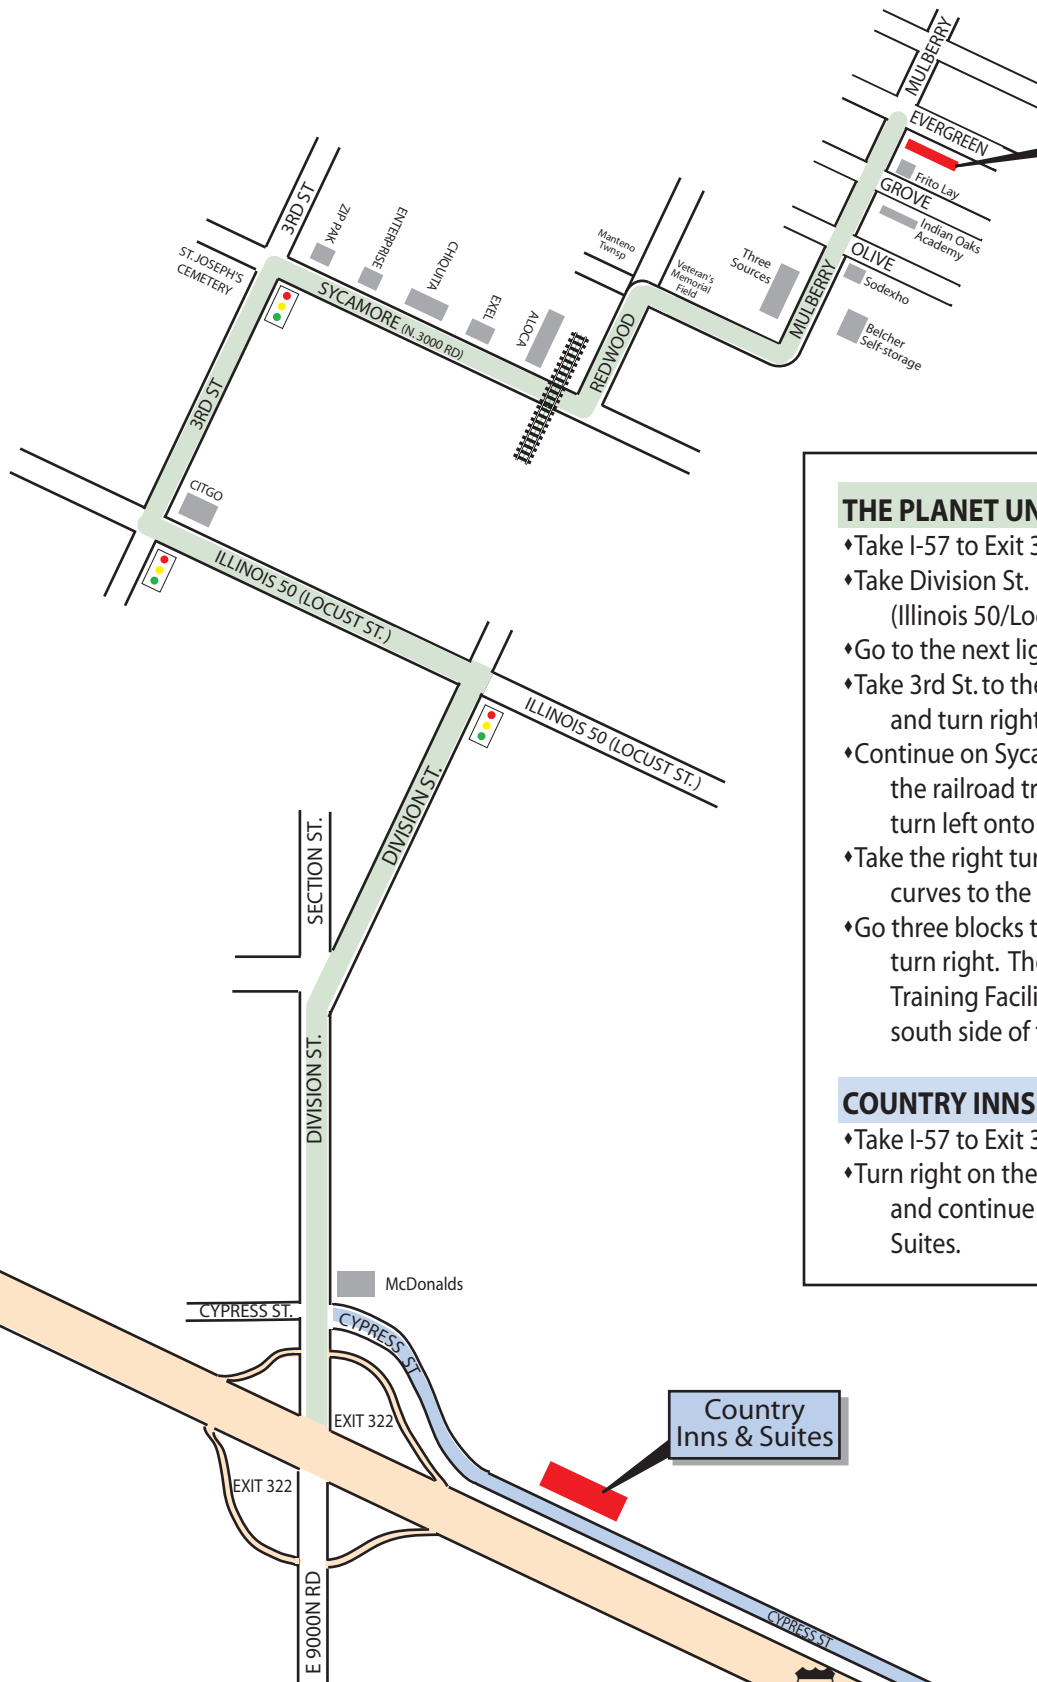

The Planet Underground Manteno, IL

The Planet Underground
Training Facility

THE PLANET UNDERGROUND

- ♦ Take I-57 to Exit 322 (Manteno).
- ♦ Take Division St. to 1st light (Illinois 50/Locust) and turn left.
- ♦ Go to the next light (3rd St.) and turn right.
- ♦ Take 3rd St. to the next light (Sycamore) and turn right.
- ♦ Continue on Sycamore about 1 mile. Cross the railroad tracks and immediately turn left onto Redwood St.
- ♦ Take the right turn and follow the road as it curves to the left (Mulberry St.).
- ♦ Go three blocks to Evergreen St. and turn right. The Planet Underground Training Facility is located on the south side of the street.

COUNTRY INNS & SUITES

- ♦ Take I-57 to Exit 322 (Manteno).
- ♦ Turn right on the first street (Cypress St.) and continue on to Country Inns & Suites.

Country
Inns & Suites